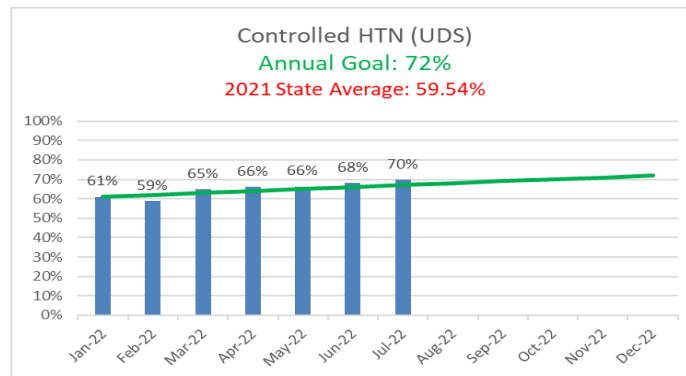

Quality Assurance Committee August 2022 Workgroup Indicators (July 2022 Data)

Quality Assurance Committee August 2022 Workgroup Indicators (July 2022 Data)

Quality Assurance Committee August 2022 UDS Metrics (July 2022 Data)