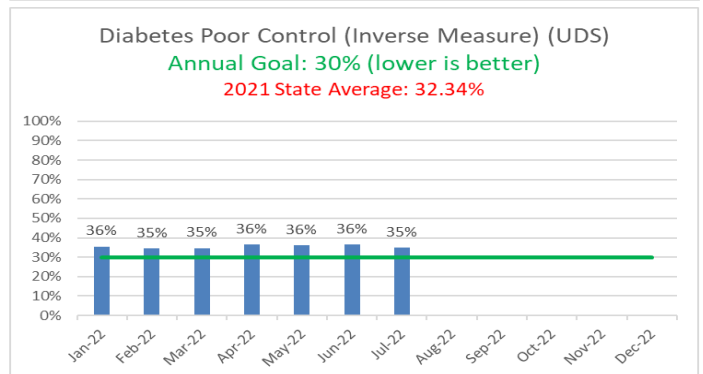

Quality Assurance Committee August 2022 Workgroup Indicators (July 2022 Data)

Quality Assurance Committee August 2022 Workgroup Indicators (July 2022 Data)

Quality Assurance Committee August 2022 UDS Metrics (July 2022 Data)