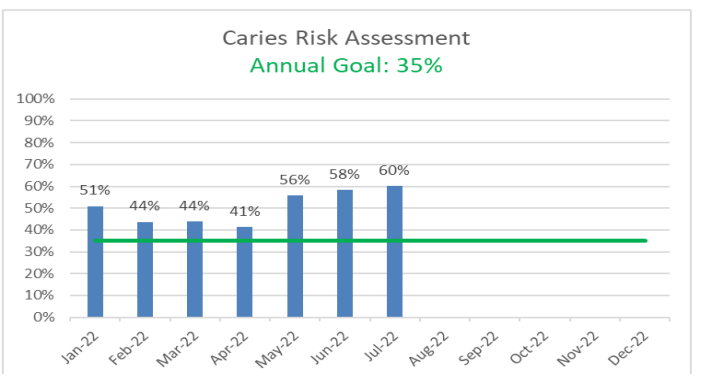

Quality Assurance Committee August 2022 Workgroup Indicators (July 2022 Data)

Quality Assurance Committee August 2022 Workgroup Indicators (July 2022 Data)

Quality Assurance Committee August 2022 UDS Metrics (July 2022 Data)