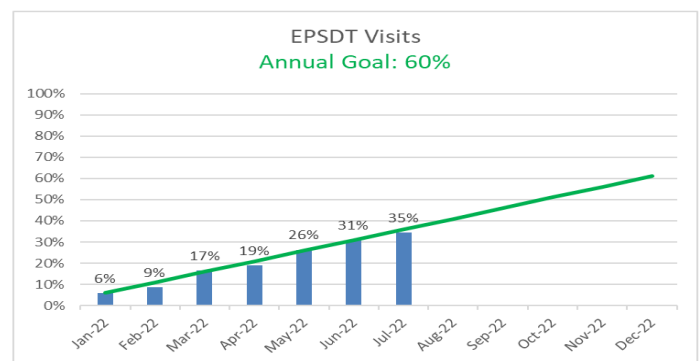

Quality Assurance Committee August 2022 Workgroup Indicators (July 2022 Data)

Quality Assurance Committee August 2022 Workgroup Indicators (July 2022 Data)

Quality Assurance Committee August 2022 UDS Metrics (July 2022 Data)