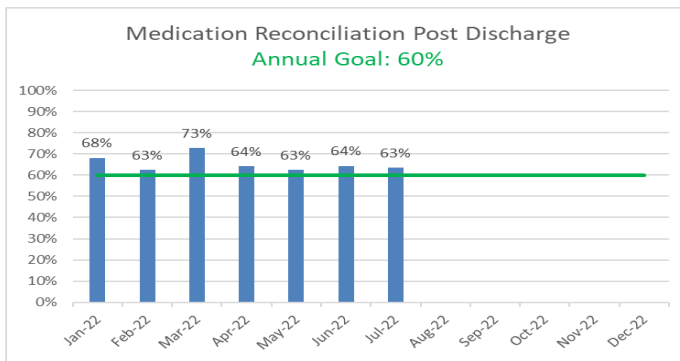

Quality Assurance Committee August 2022 Workgroup Indicators (July 2022 Data)

Quality Assurance Committee August 2022 Workgroup Indicators (July 2022 Data)

Quality Assurance Committee August 2022 UDS Metrics (July 2022 Data)