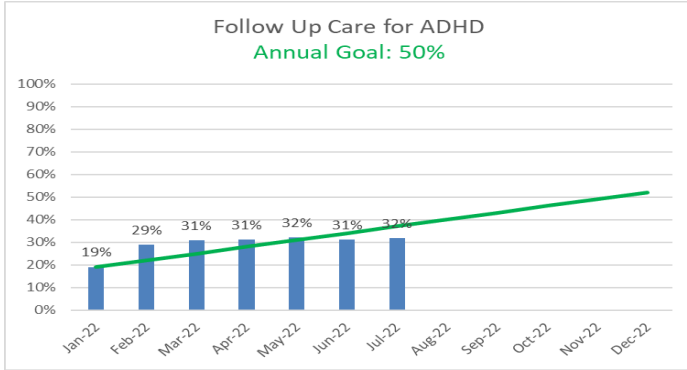

Quality Assurance Committee August 2022 Workgroup Indicators (July 2022 Data)

Quality Assurance Committee August 2022 Workgroup Indicators (July 2022 Data)

Quality Assurance Committee August 2022 UDS Metrics (July 2022 Data)