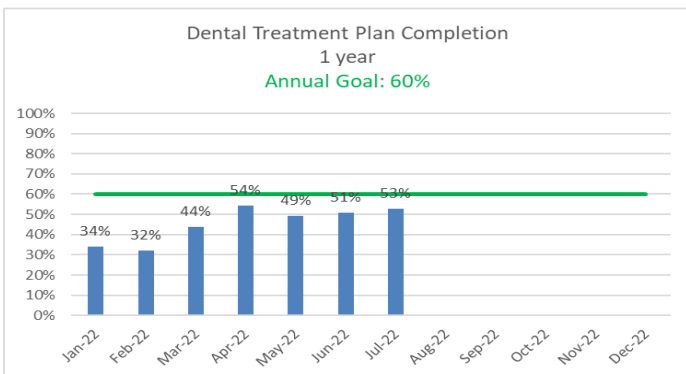

Quality Assurance Committee August 2022 Workgroup Indicators (July 2022 Data)

Quality Assurance Committee August 2022 Workgroup Indicators (July 2022 Data)

Quality Assurance Committee August 2022 UDS Metrics (July 2022 Data)