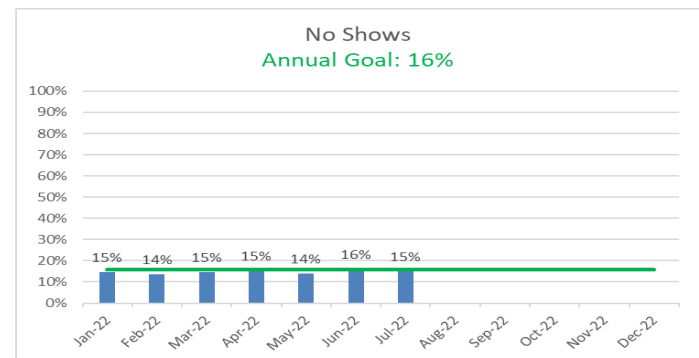

Quality Assurance Committee August 2022 Workgroup Indicators (July 2022 Data)

Quality Assurance Committee August 2022 Workgroup Indicators (July 2022 Data)

Quality Assurance Committee August 2022 UDS Metrics (July 2022 Data)