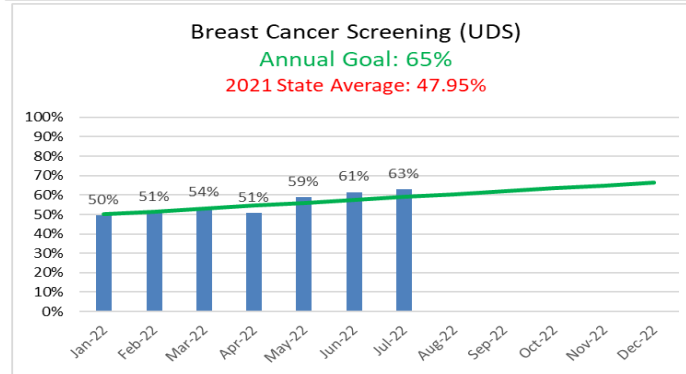

Quality Assurance Committee August 2022 Workgroup Indicators (July 2022 Data)

Quality Assurance Committee August 2022 Workgroup Indicators (July 2022 Data)

Quality Assurance Committee August 2022 UDS Metrics (July 2022 Data)