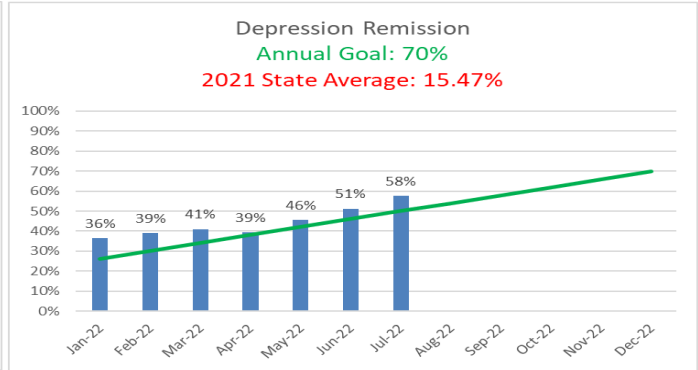

Quality Assurance Committee August 2022 Workgroup Indicators (July 2022 Data)

Quality Assurance Committee August 2022 Workgroup Indicators (July 2022 Data)

Quality Assurance Committee August 2022 UDS Metrics (July 2022 Data)