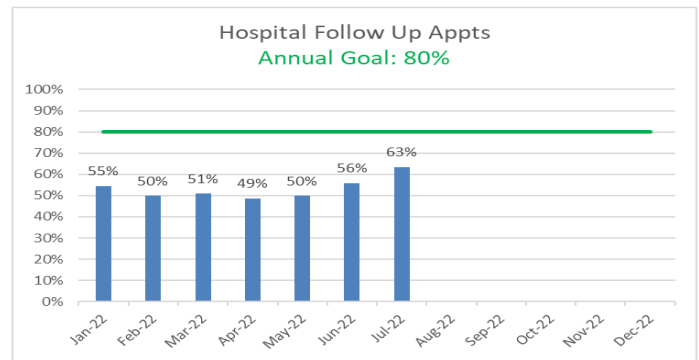

Quality Assurance Committee August 2022 Workgroup Indicators (July 2022 Data)

Quality Assurance Committee August 2022 Workgroup Indicators (July 2022 Data)

Quality Assurance Committee August 2022 UDS Metrics (July 2022 Data)