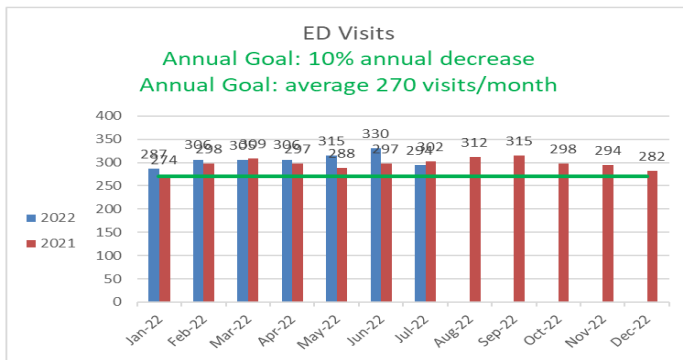

Quality Assurance Committee August 2022 Workgroup Indicators (July 2022 Data)

Quality Assurance Committee August 2022 Workgroup Indicators (July 2022 Data)

Quality Assurance Committee August 2022 UDS Metrics (July 2022 Data)